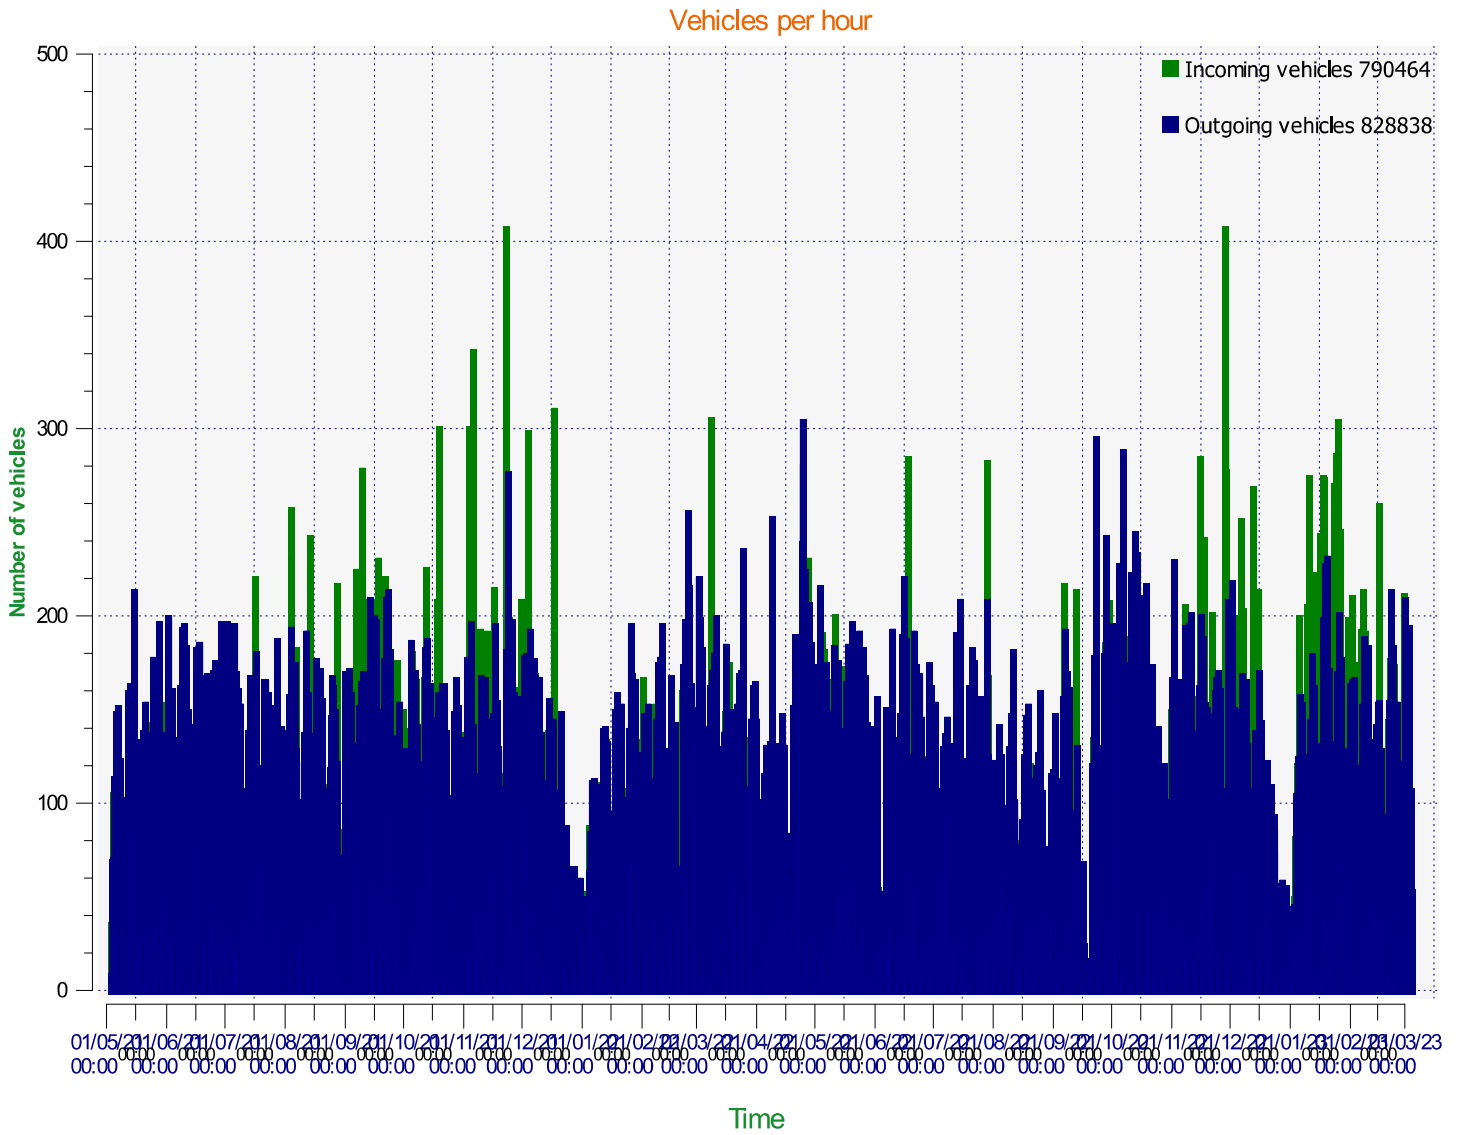

Élan Cité

DÉTECTER • INFORMER • SÉCURISER

Start date: Monday, May 3, 2021 12:00 AM
End date: Saturday, March 4, 2023 1:30 PM

Location:

Comments:

Start date: Monday, May 3, 2021 12:00 AM
End date: Saturday, March 4, 2023 1:30 PM

Location:

Comments:

Start date: Monday, May 3, 2021 12:00 AM
End date: Saturday, March 4, 2023 1:30 PM

Location:

Comments:

Start date: Monday, May 3, 2021 12:00 AM
End date: Saturday, March 4, 2023 1:30 PM

Location:

Comments:

Outgoing vehicles

Start date: Monday, May 3, 2021 12:00 AM
End date: Saturday, March 4, 2023 1:30 PM

Location:

Comments:

Speed percentiles (incoming)

V30: 24.00Mph **V50:** 27.00Mph **V85:** 38.00Mph

Start date: Monday, May 3, 2021 12:00 AM
End date: Saturday, March 4, 2023 1:30 PM

Location:

Comments:

Speed percentile(outgoing)

V30: 31.00Mph **V50:** 34.00Mph **V85:** 42.00Mph

Start date: Monday, May 3, 2021 12:00 AM
End date: Saturday, March 4, 2023 1:30 PM