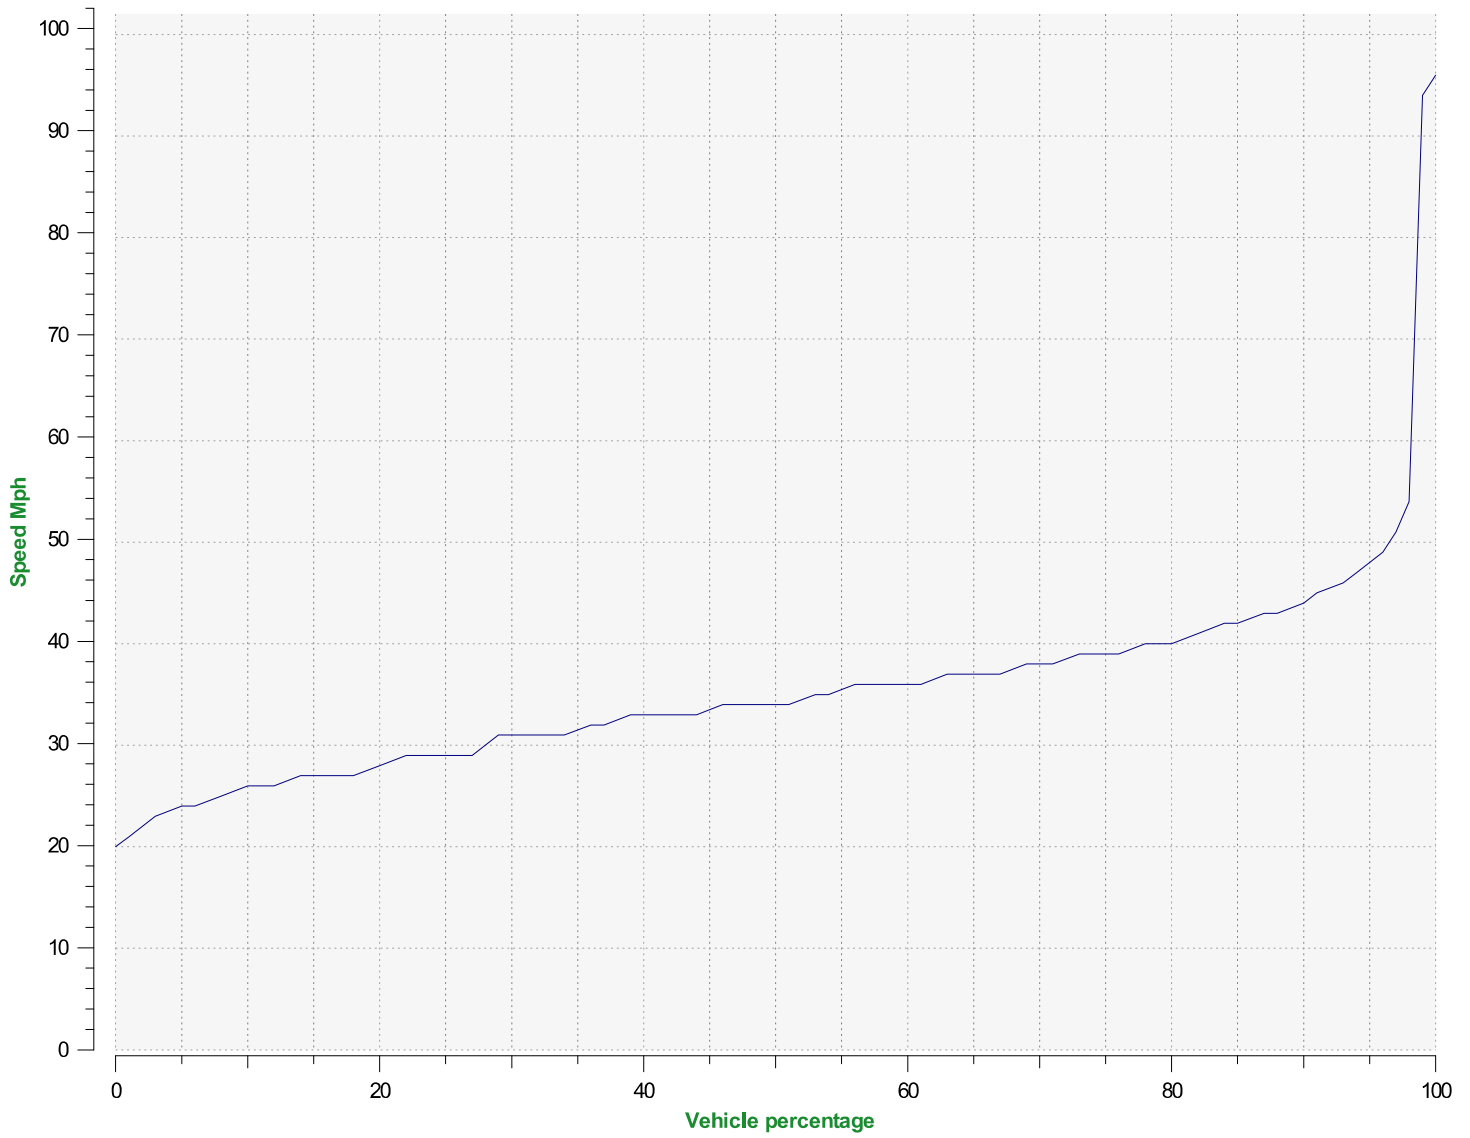

Location:

Comments:

Outgoing vehicles

Start date: Monday, May 3, 2021 12:00 AM
End date: Saturday, March 4, 2023 1:30 PM

Location:

Comments:

Speed percentiles (incoming)

V30: 24.00Mph **V50:** 27.00Mph **V85:** 38.00Mph

Start date: Monday, May 3, 2021 12:00 AM
End date: Saturday, March 4, 2023 1:30 PM

Location:

Comments:

Speed percentile(outgoing)

V30: 31.00Mph **V50:** 34.00Mph **V85:** 42.00Mph

Start date: Monday, May 3, 2021 12:00 AM
End date: Saturday, March 4, 2023 1:30 PM