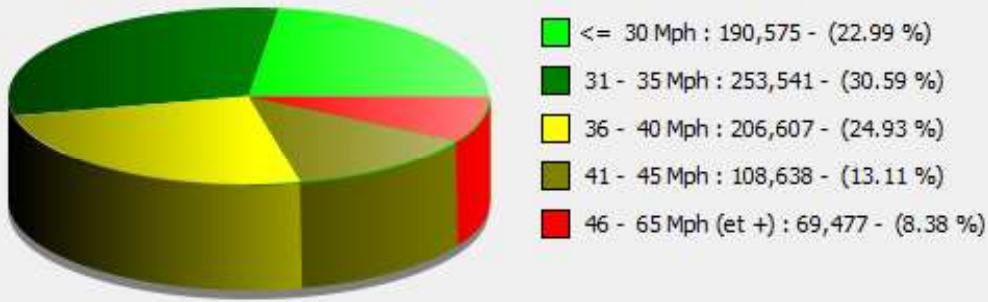

Location:

Comments:

Outgoing vehicles

Start date: Monday, May 3, 2021 12:00 AM
End date: Saturday, March 4, 2023 1:30 PM

Location:

Comments:

Speed percentiles (incoming)

V30: 24.00Mph **V50:** 27.00Mph **V85:** 38.00Mph