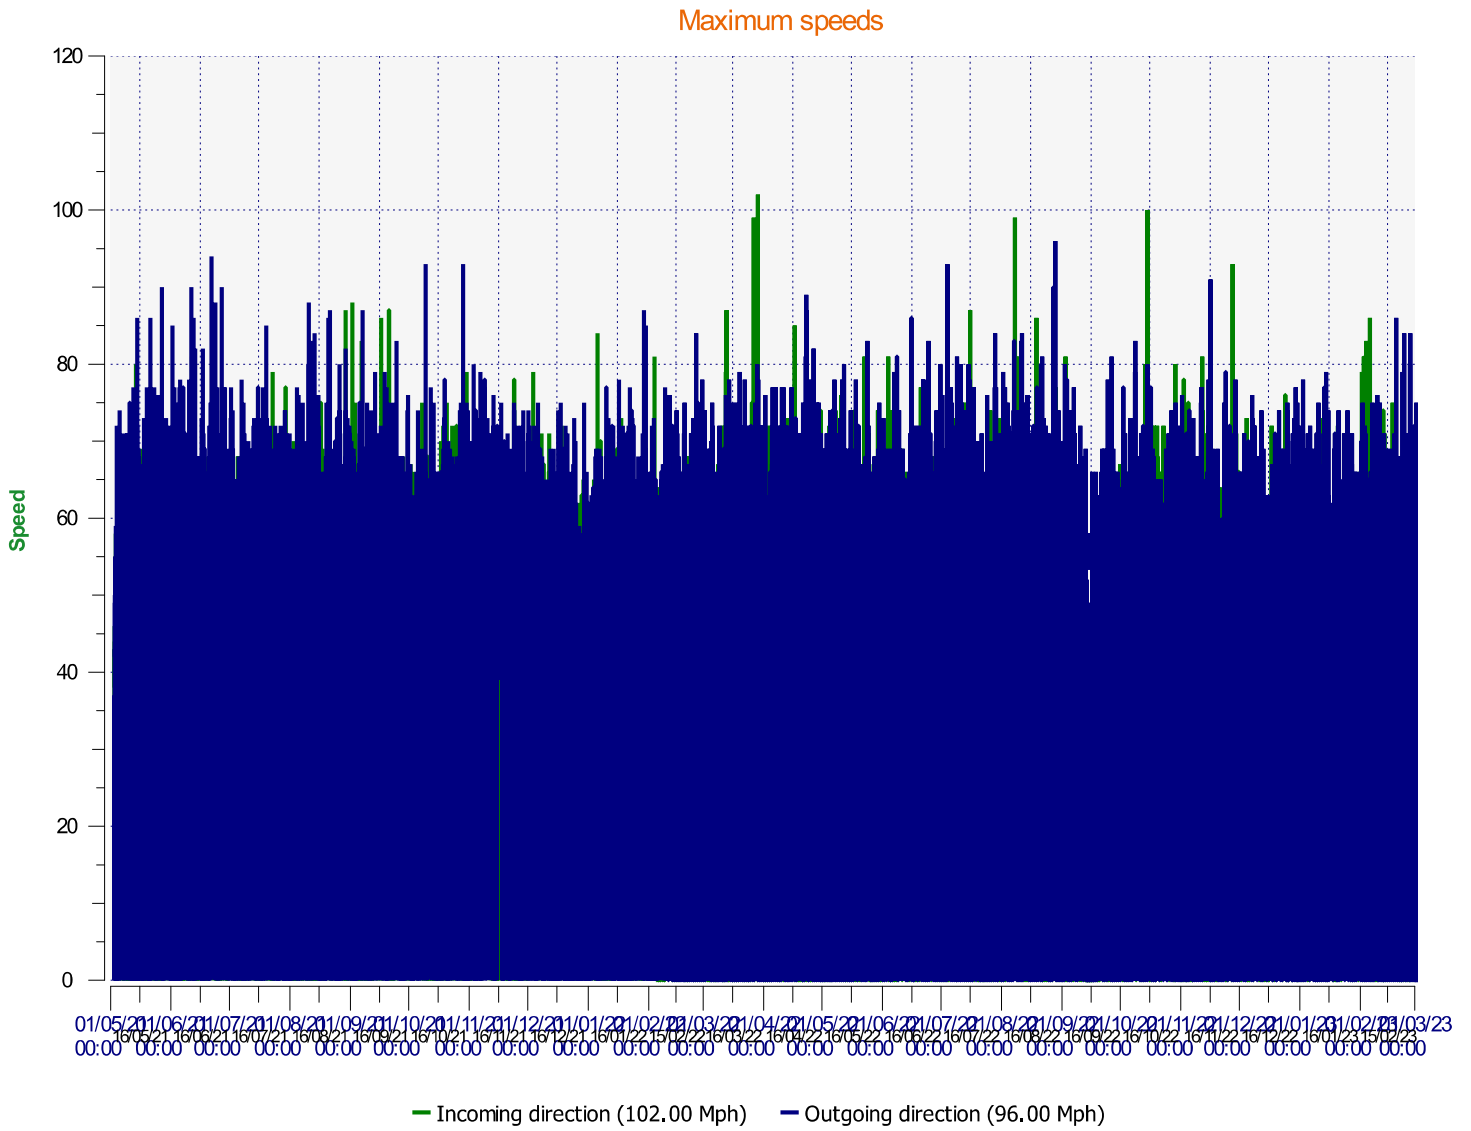

Élan Cité

DÉTECTER • INFORMER • SÉCURISER

Start date: Monday, May 3, 2021 12:00 AM
End date: Saturday, March 4, 2023 1:30 PM

Location:

Comments:

Start date: Monday, May 3, 2021 12:00 AM
End date: Saturday, March 4, 2023 1:30 PM

Location:

Comments:

Start date: Monday, May 3, 2021 12:00 AM
End date: Saturday, March 4, 2023 1:30 PM

Location:

Comments:

Start date: Monday, May 3, 2021 12:00 AM
End date: Saturday, March 4, 2023 1:30 PM

Location:

Comments:

Outgoing vehicles

Start date: Monday, May 3, 2021 12:00 AM
End date: Saturday, March 4, 2023 1:30 PM

Location:

Comments:

Speed percentiles (incoming)

V30: 24.00Mph **V50:** 27.00Mph **V85:** 38.00Mph

Start date: Monday, May 3, 2021 12:00 AM
End date: Saturday, March 4, 2023 1:30 PM

Location:

Comments:

Speed percentile(outgoing)

V30: 31.00Mph **V50:** 34.00Mph **V85:** 42.00Mph

Start date: Monday, May 3, 2021 12:00 AM
End date: Saturday, March 4, 2023 1:30 PM