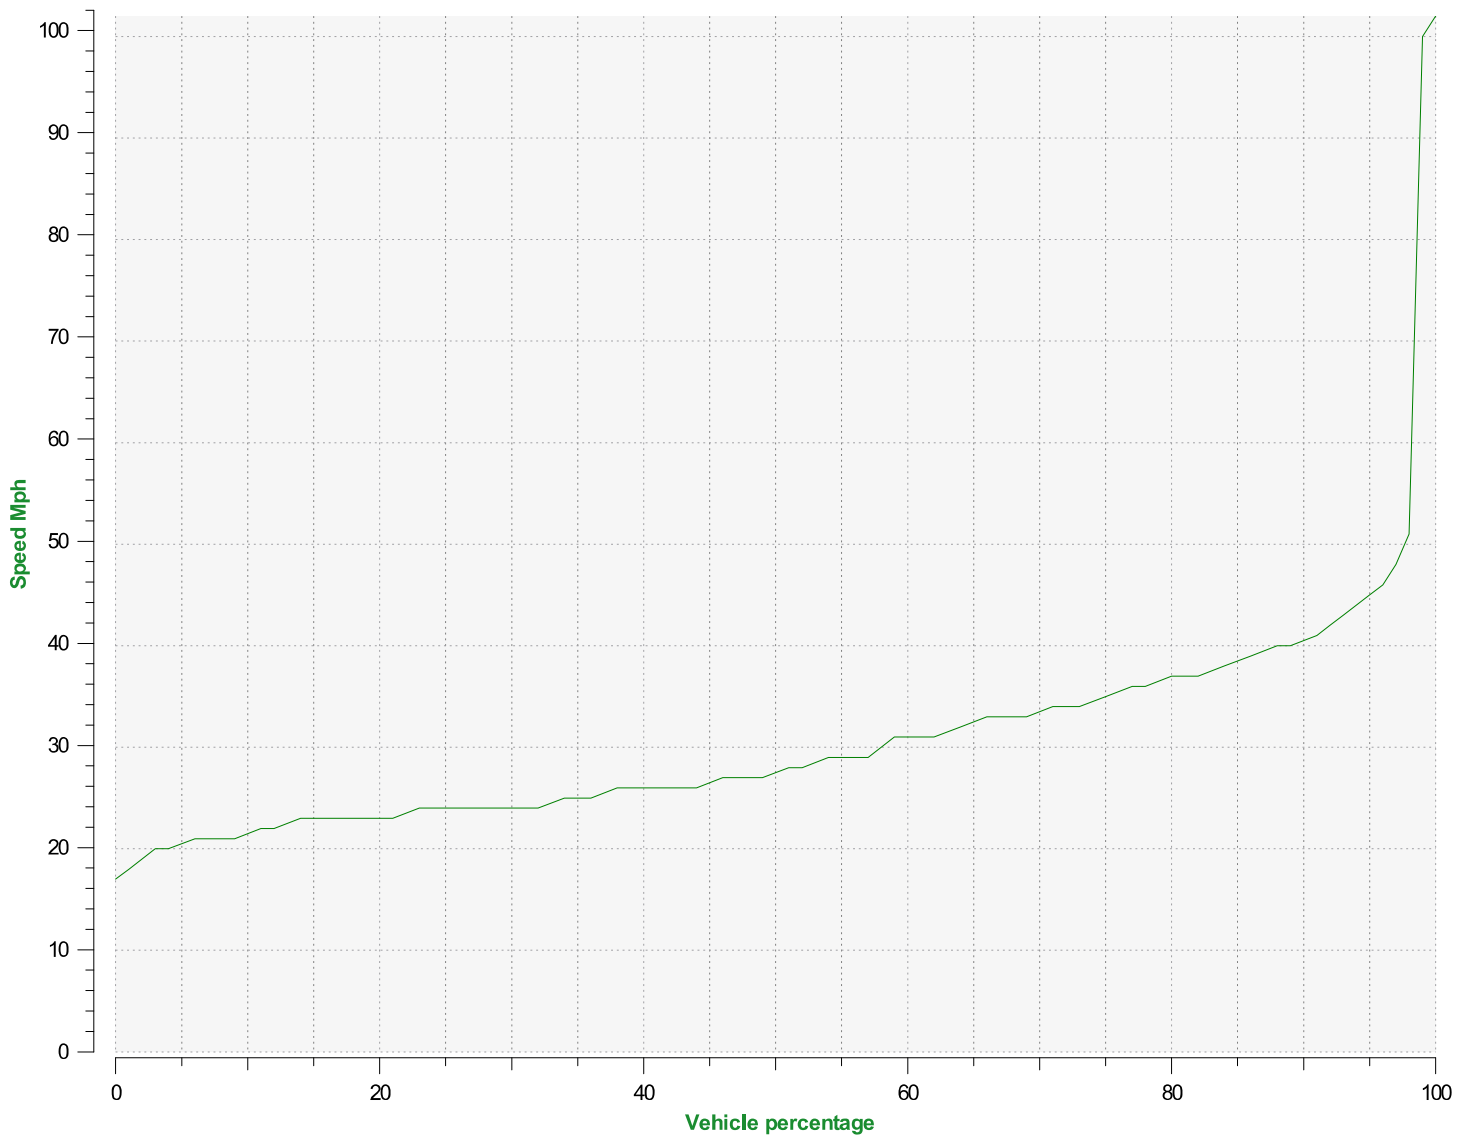

Location:

Comments:

Outgoing vehicles

Start date: Monday, May 3, 2021 12:00 AM
End date: Saturday, March 4, 2023 1:30 PM

Location:

Comments:

Speed percentiles (incoming)

V30: 24.00Mph **V50:** 27.00Mph **V85:** 38.00Mph

Start date: Monday, May 3, 2021 12:00 AM
End date: Saturday, March 4, 2023 1:30 PM

Location:

Comments:

Speed percentile(outgoing)

V30: 31.00Mph **V50:** 34.00Mph **V85:** 42.00Mph

Start date: Monday, May 3, 2021 12:00 AM
End date: Saturday, March 4, 2023 1:30 PM