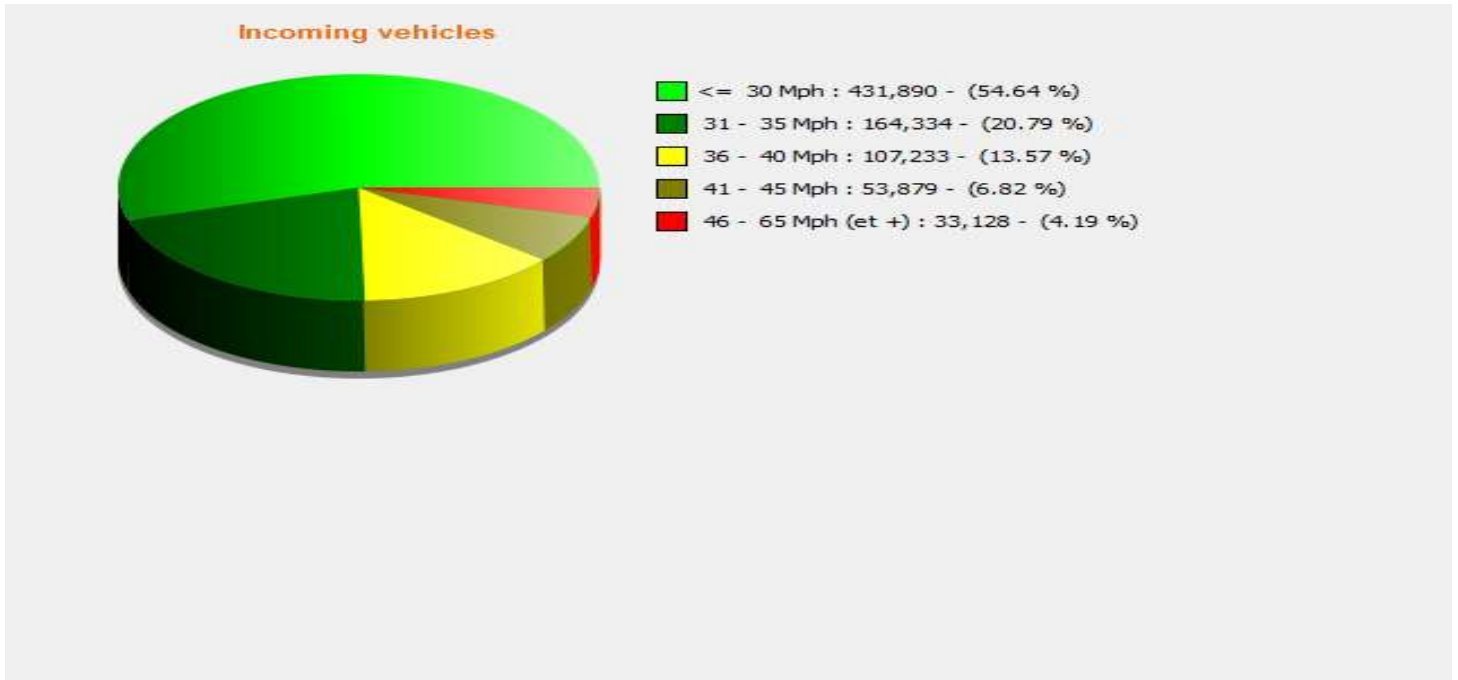

Start date: Monday, May 3, 2021 12:00 AM
End date: Saturday, March 4, 2023 1:30 PM

Location:

Comments: