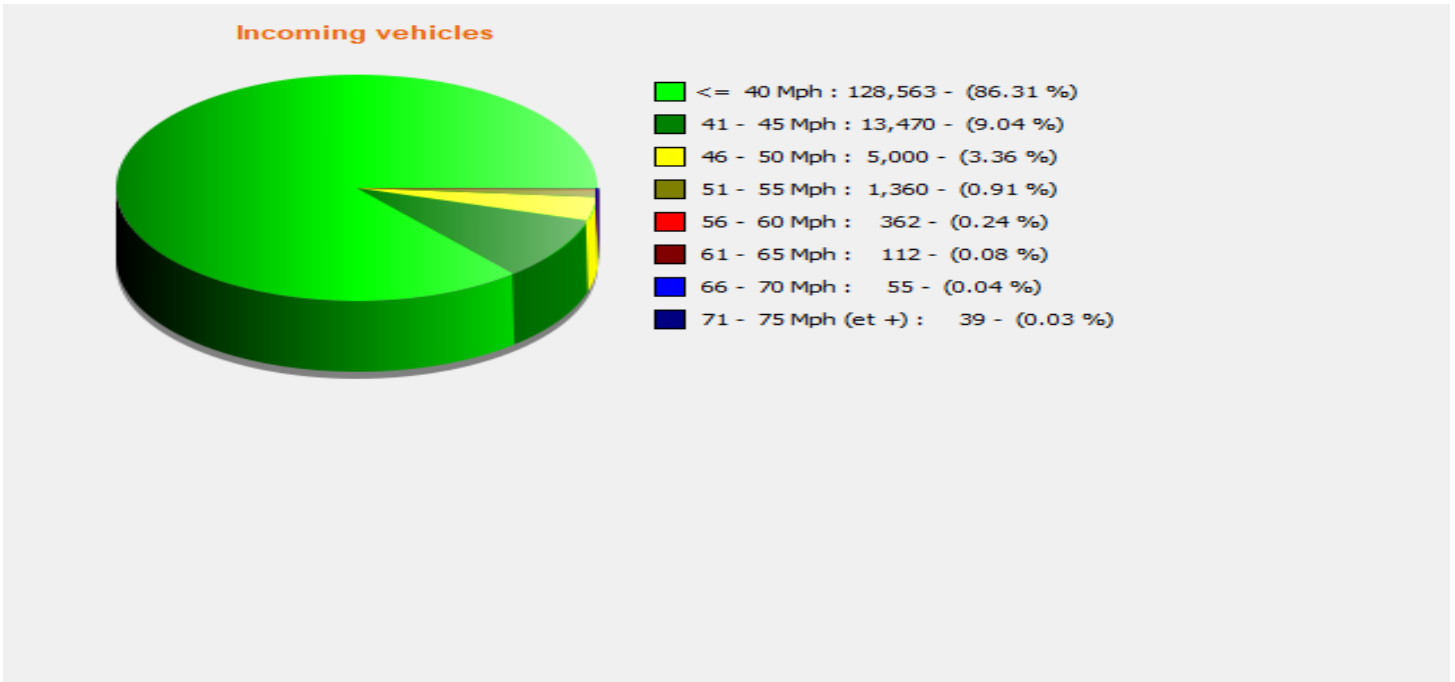

Start date: Friday, May 7, 2021 4:00 AM
End date: Friday, October 1, 2021 2:00 PM

Location:

Comments: