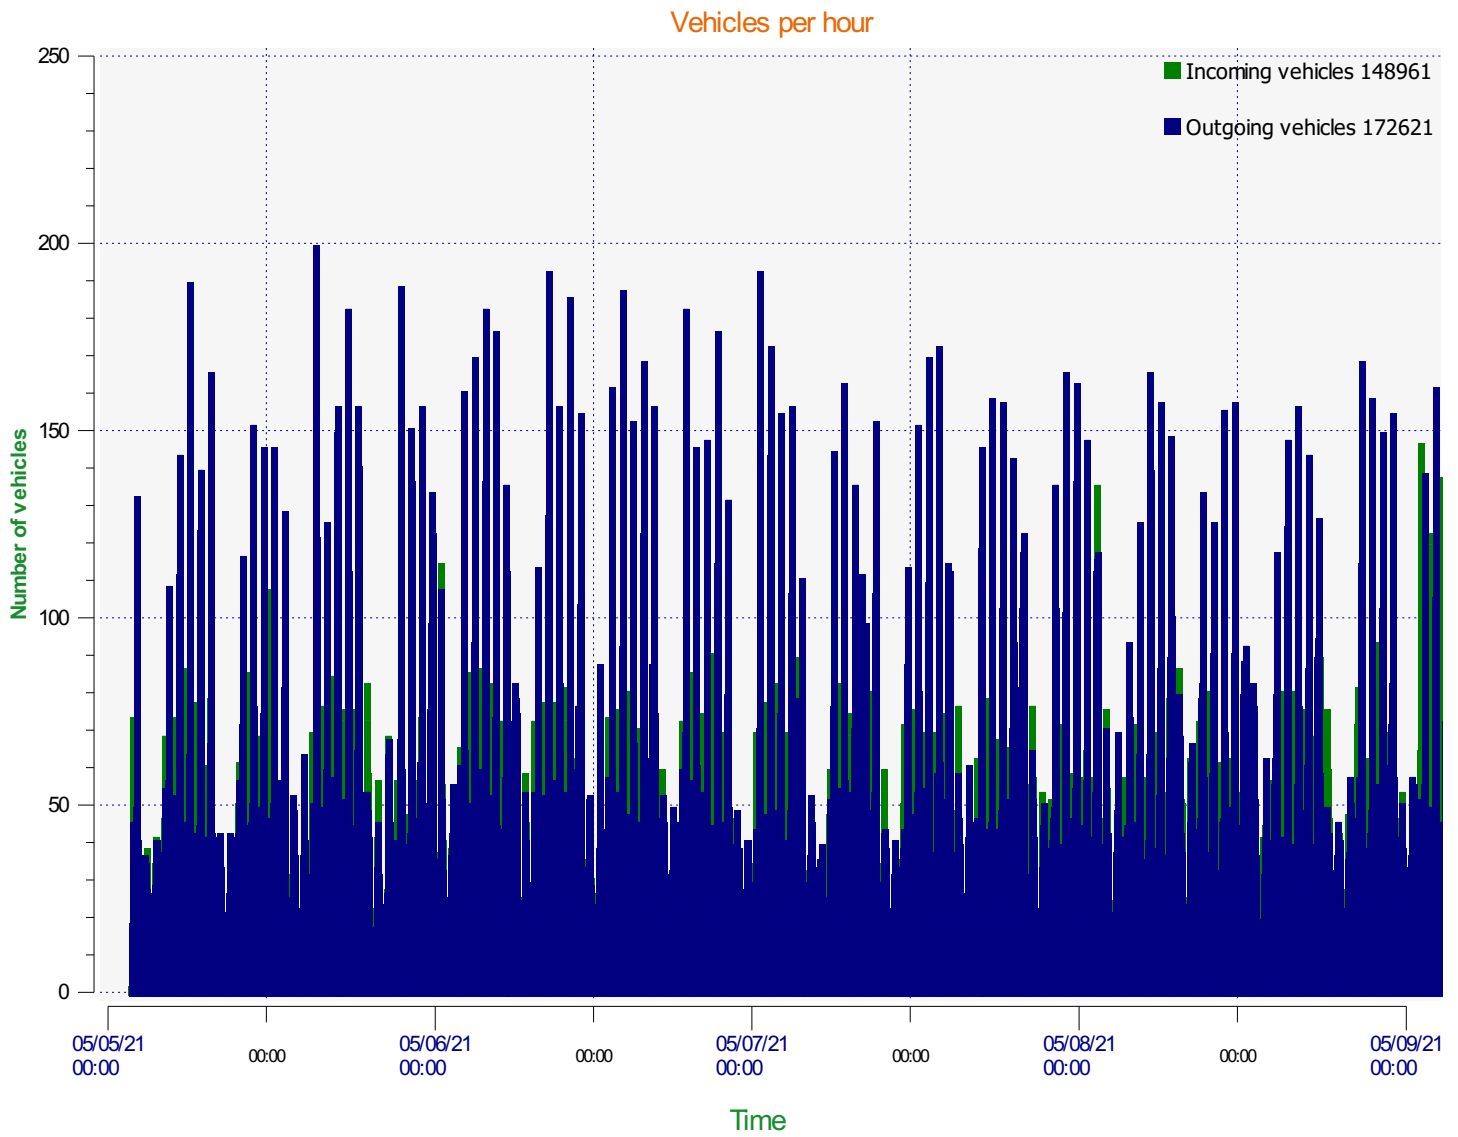

**Location:**

**Comments:**

**Start date:** Friday, May 7, 2021 4:00 AM  
**End date:** Friday, October 1, 2021 2:00 PM

**Location:**

**Comments:**

**Start date:** Friday, May 7, 2021 4:00 AM  
**End date:** Friday, October 1, 2021 2:00 PM

**Location:**

**Comments:**

**Start date:** Friday, May 7, 2021 4:00 AM  
**End date:** Friday, October 1, 2021 2:00 PM

**Location:**

**Comments:**

### Outgoing vehicles

**Start date:** Friday, May 7, 2021 4:00 AM  
**End date:** Friday, October 1, 2021 2:00 PM

**Location:**

**Comments:**

**Speed percentiles (incoming)**

**V30:** 31.00Mph **V50:** 34.00Mph **V85:** 39.00Mph

**Start date:** Friday, May 7, 2021 4:00 AM  
**End date:** Friday, October 1, 2021 2:00 PM

**Location:**

**Comments:**

**Speed percentile(outgoing)**

**V30:** 32.00Mph **V50:** 34.00Mph **V85:** 40.00Mph