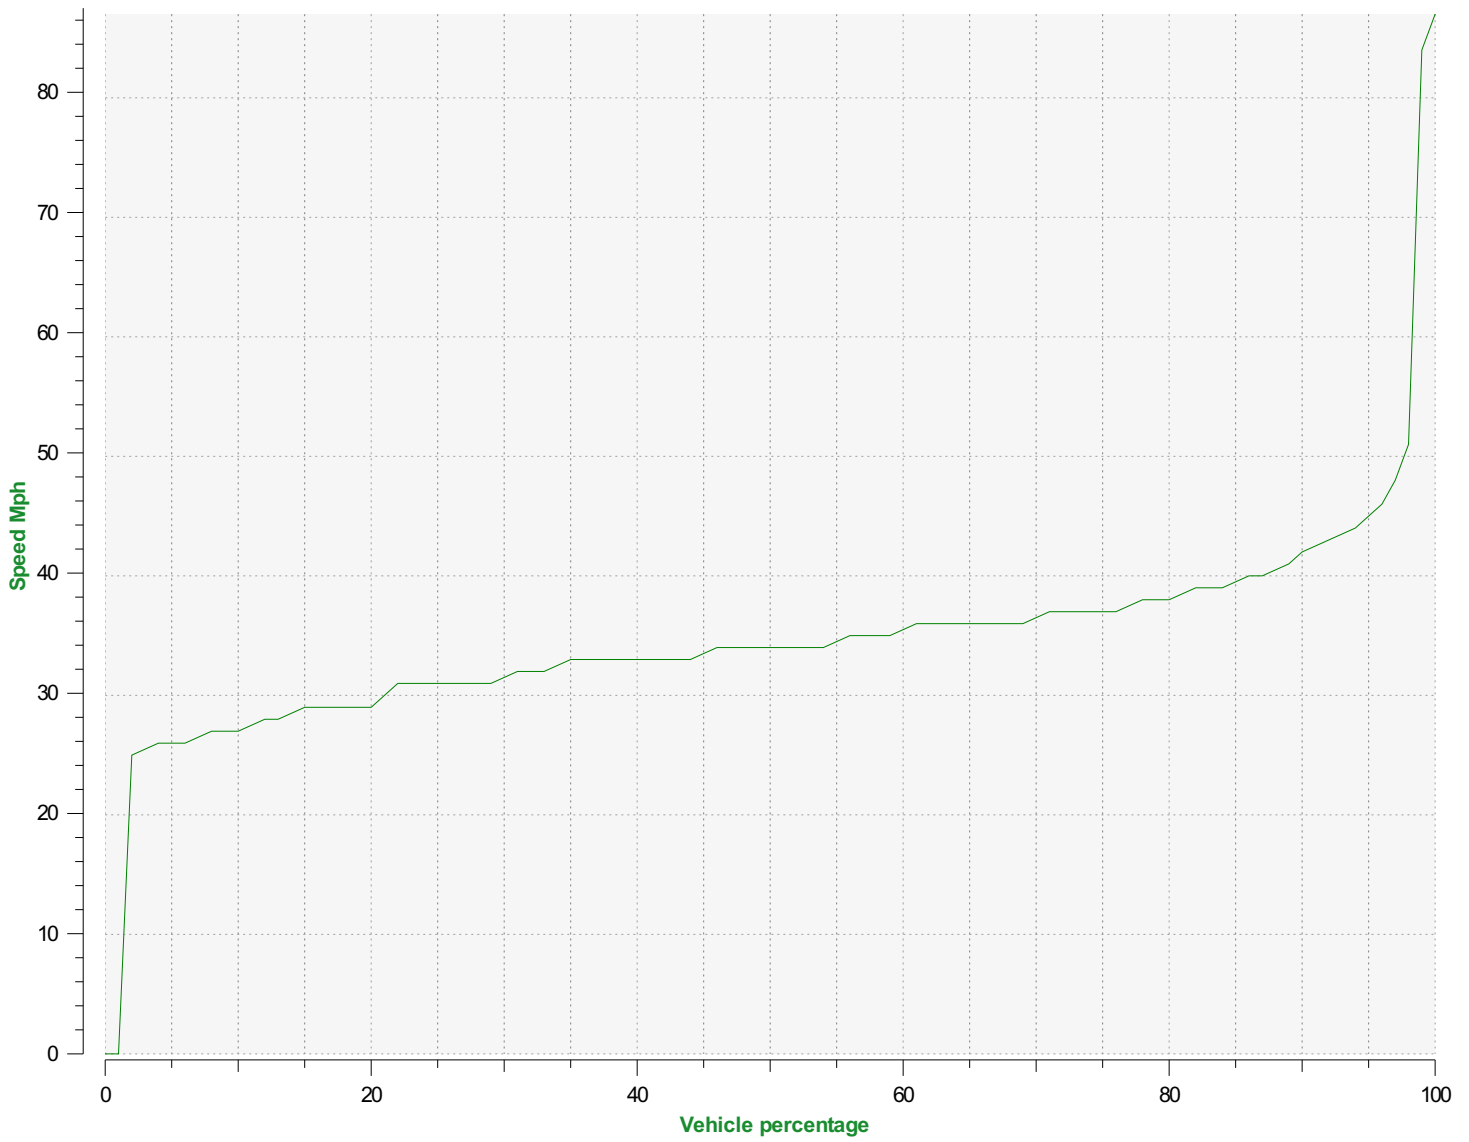

**Location:**

**Comments:**

**Start date:** Friday, May 7, 2021 4:00 AM  
**End date:** Friday, October 1, 2021 2:00 PM

**Location:**

**Comments:**

### Outgoing vehicles

**Start date:** Friday, May 7, 2021 4:00 AM  
**End date:** Friday, October 1, 2021 2:00 PM

**Location:**

**Comments:**

**Speed percentiles (incoming)**

**V30:** 31.00Mph **V50:** 34.00Mph **V85:** 39.00Mph