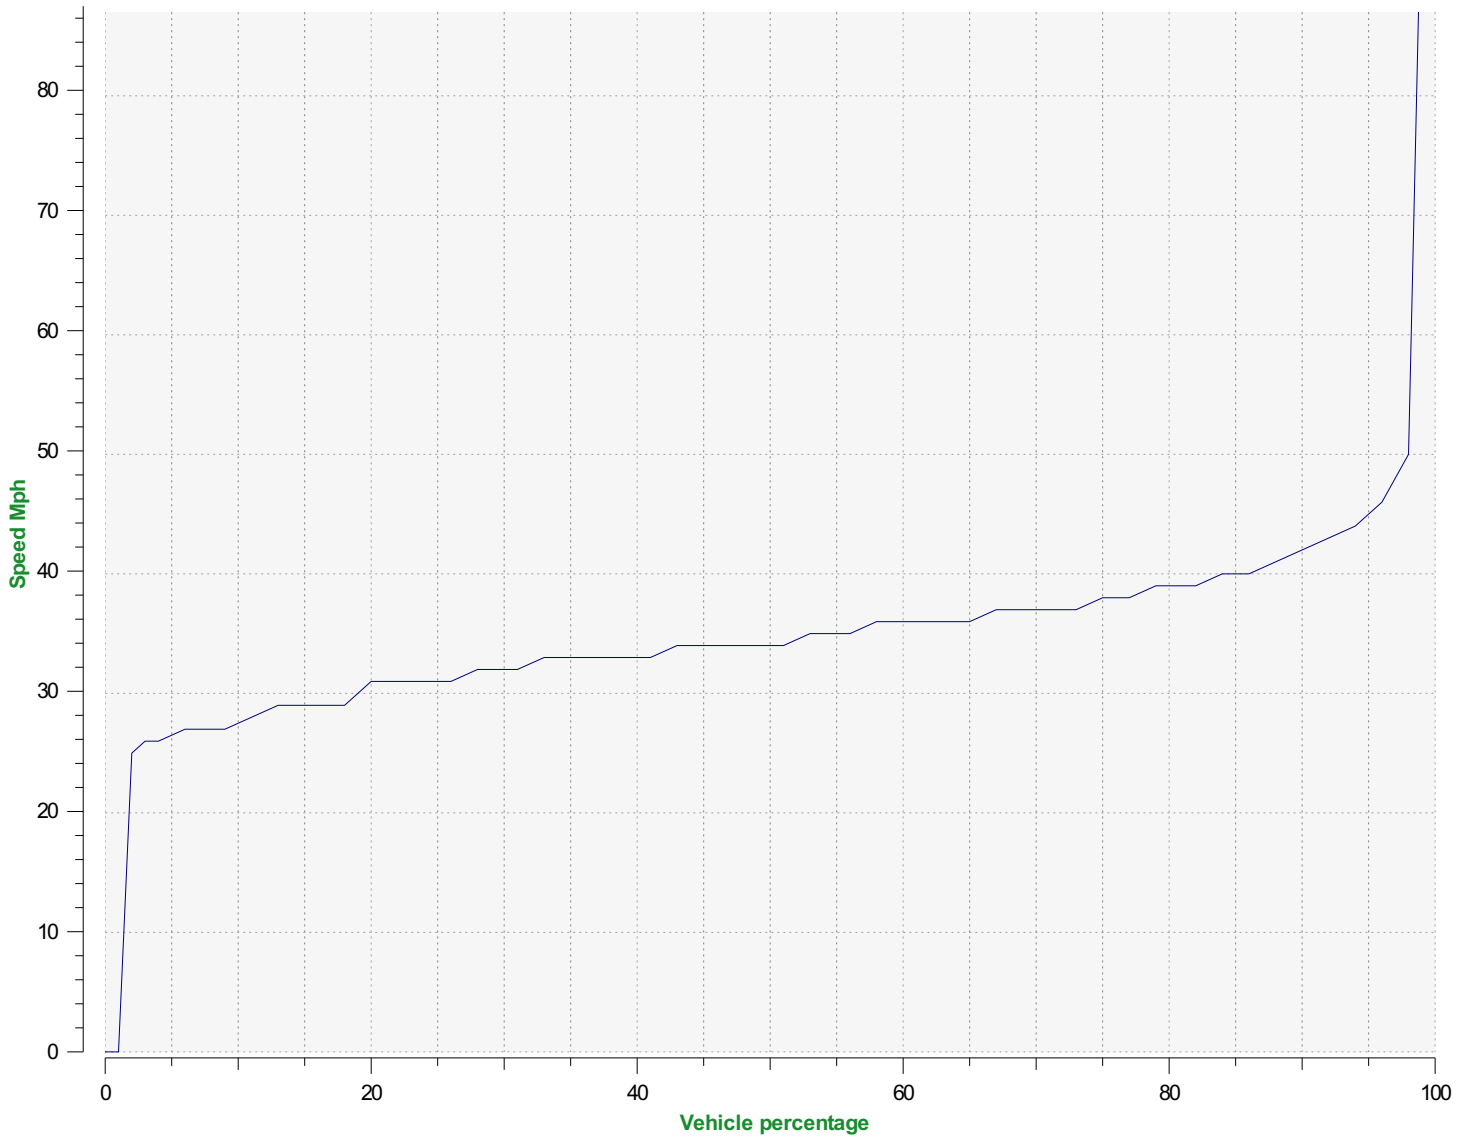

### Outgoing vehicles

**Start date:** Friday, May 7, 2021 4:00 AM  
**End date:** Friday, October 1, 2021 2:00 PM

**Location:**

**Comments:**

**Speed percentiles (incoming)**

**V30:** 31.00Mph **V50:** 34.00Mph **V85:** 39.00Mph

**Start date:** Friday, May 7, 2021 4:00 AM  
**End date:** Friday, October 1, 2021 2:00 PM

**Location:**

**Comments:**

**Speed percentile(outgoing)**

**V30:** 32.00Mph **V50:** 34.00Mph **V85:** 40.00Mph