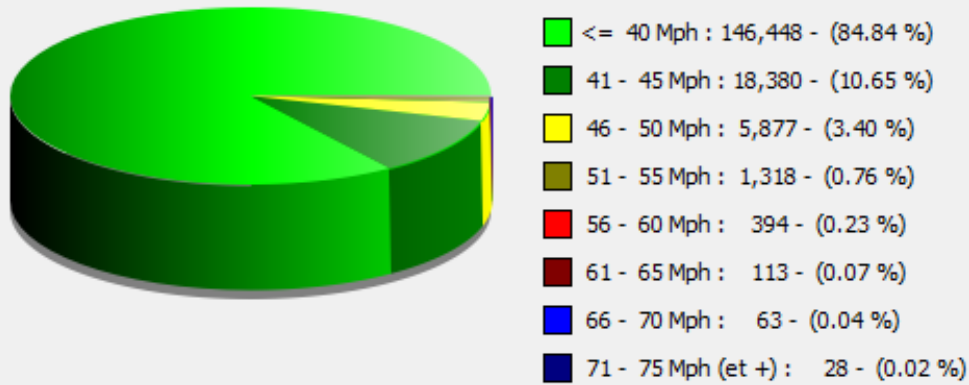

### Outgoing vehicles

**Start date:** Friday, May 7, 2021 4:00 AM  
**End date:** Friday, October 1, 2021 2:00 PM

**Location:**

**Comments:**

**Speed percentiles (incoming)**

**V30:** 31.00Mph **V50:** 34.00Mph **V85:** 39.00Mph