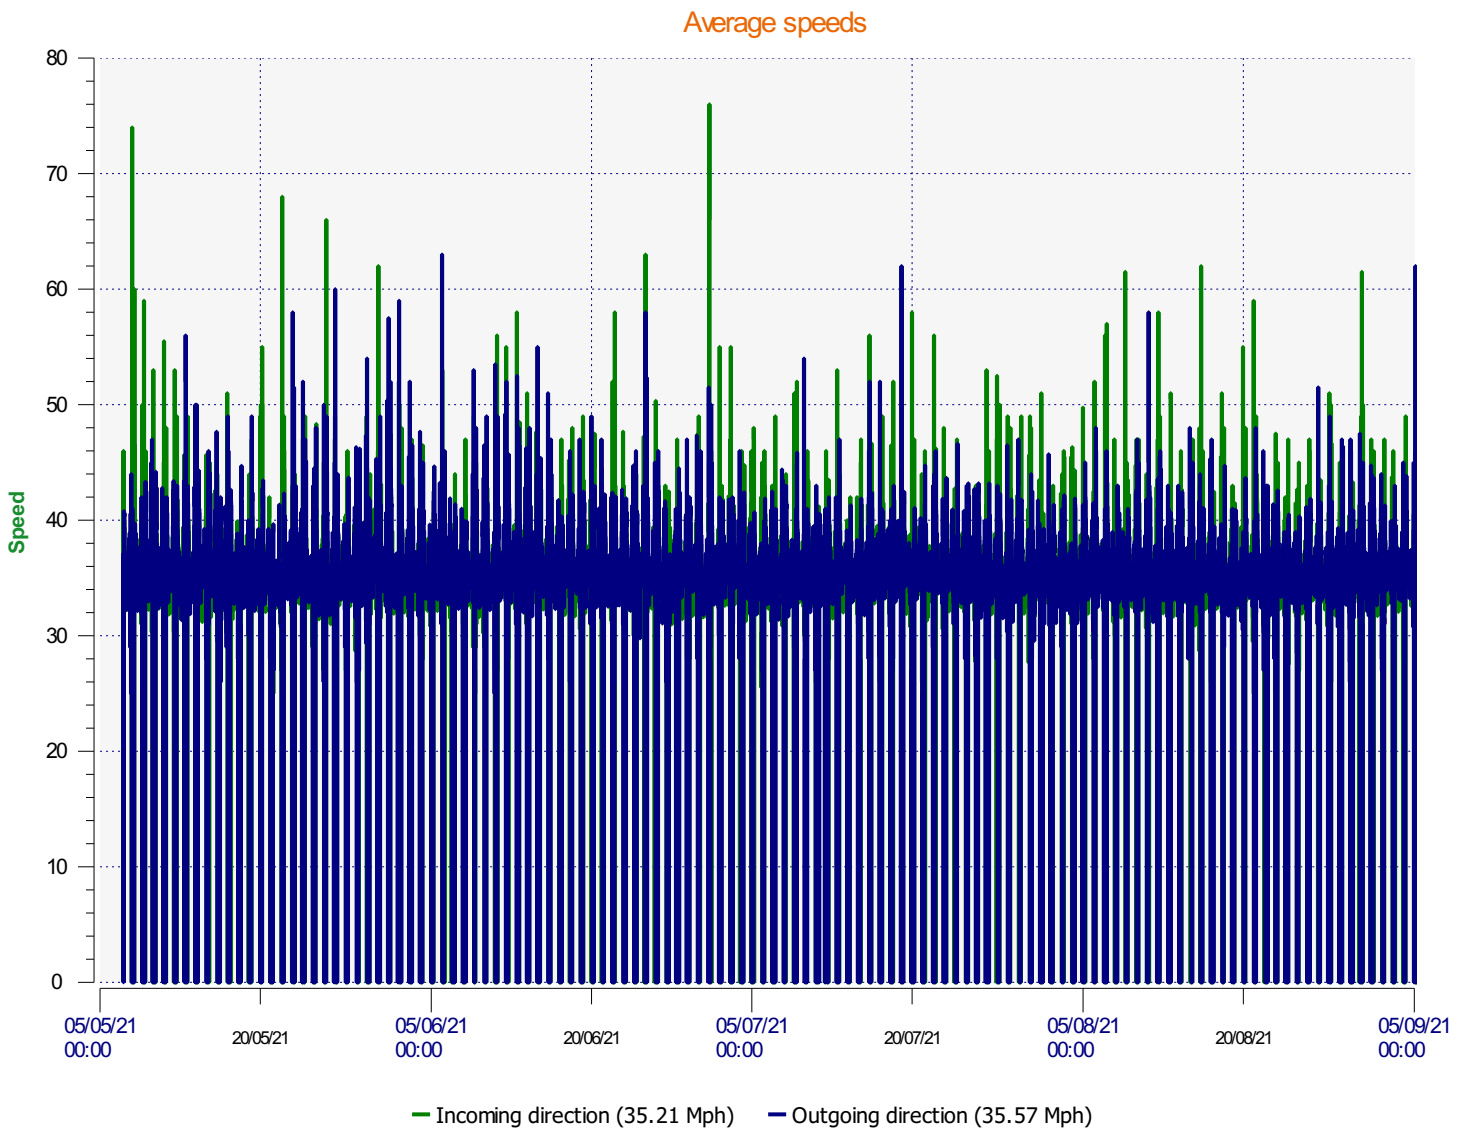

Start date: Friday, May 7, 2021 4:00 AM
End date: Friday, October 1, 2021 2:00 PM

Location:

Comments: