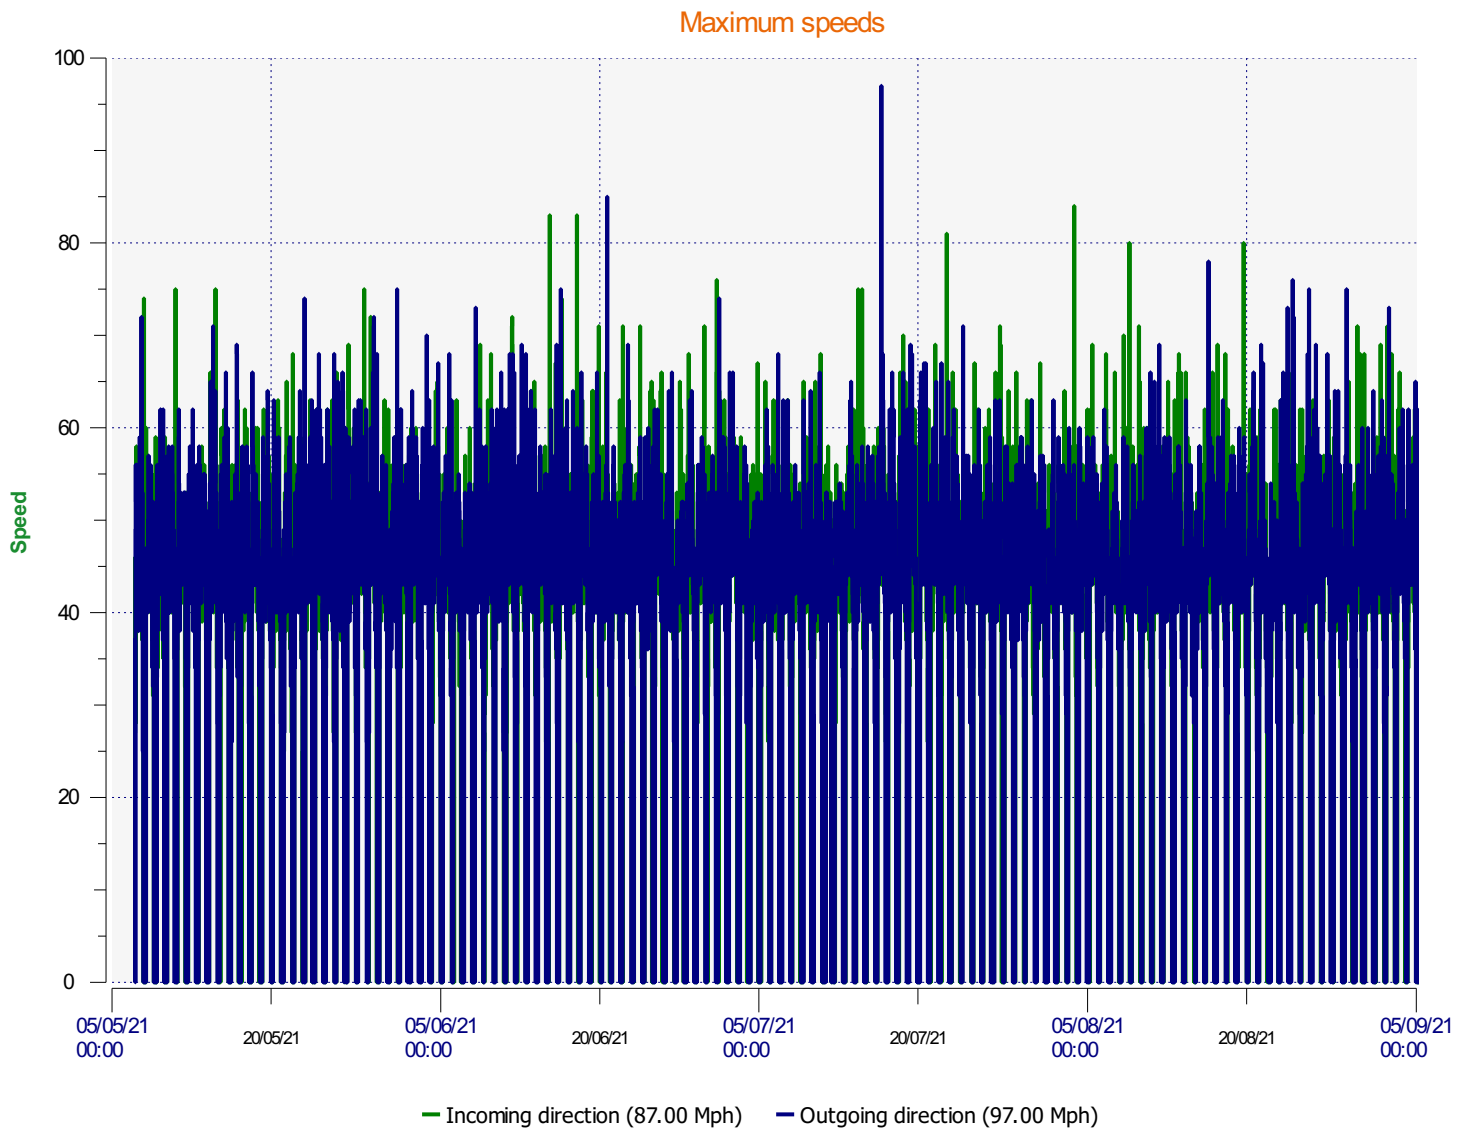

**Location:**

**Comments:**

**Start date:** Friday, May 7, 2021 4:00 AM  
**End date:** Friday, October 1, 2021 2:00 PM

**Location:**

**Comments:**

**Start date:** Friday, May 7, 2021 4:00 AM  
**End date:** Friday, October 1, 2021 2:00 PM

### Outgoing vehicles

**Start date:** Friday, May 7, 2021 4:00 AM  
**End date:** Friday, October 1, 2021 2:00 PM

**Location:**

**Comments:**

**Speed percentiles (incoming)**

**V30:** 31.00Mph **V50:** 34.00Mph **V85:** 39.00Mph

**Start date:** Friday, May 7, 2021 4:00 AM  
**End date:** Friday, October 1, 2021 2:00 PM

**Location:**

**Comments:**

**Speed percentile(outgoing)**

**V30:** 32.00Mph **V50:** 34.00Mph **V85:** 40.00Mph